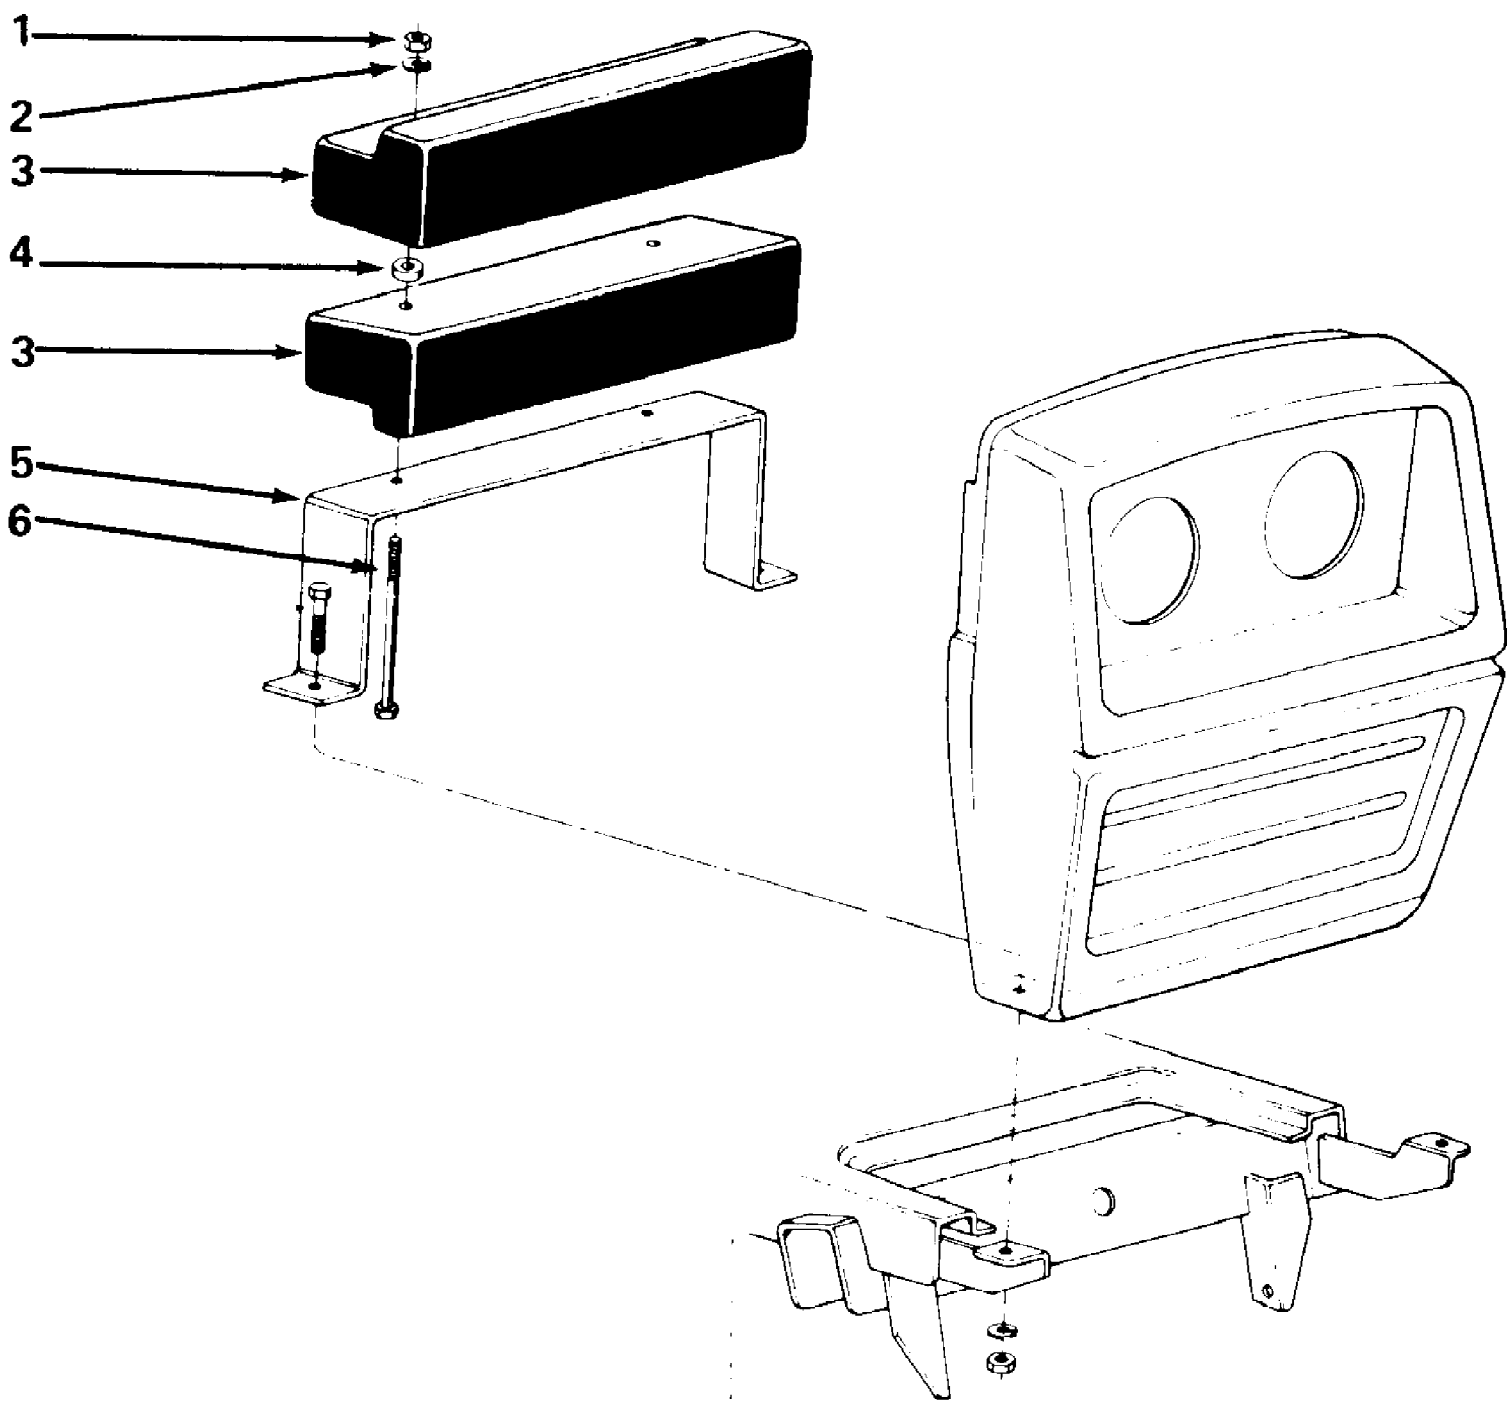

196-925-000 Front Weight Kit (1986)
Tractor Front Weight Kit

196-925-000 Front Weight Kit (1986)
Tractor Front Weight Kit

Page 2 of 2

Ref #	Part Number	Qty	S/P/F	Description
1	712-0798	1	/P	Hex Nut 3/8-16 Thd.* 2
2	736-0169	1	S	L.-Wash. 3/8 I.D.* 2
3	719-0243	1		Weight-35 lb. 2
4	711-0242	1	S	Spacer 2
5	14175	1		Front Weight Bracket
6	710-0775	1		Hex Bolt 3/8-16 x 6.5" Lg. 2